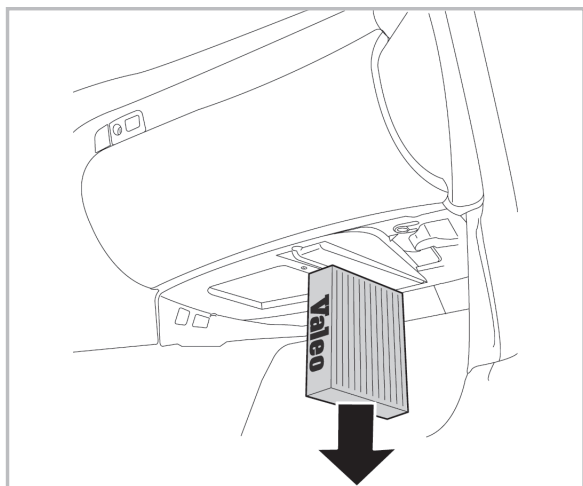

COMFORT

particle filter

698869

FH235

PA

WANT TO KNOW MORE?

www.valeo-techassist.com

FOR
HONDA

CIVIC V A/C- (01/95 > 03/01)

Valeo Service - Société par Actions simplifiée - Capital de 12 900 000€ - 70, rue Playel, 93285 Saint-Denis Cedex - France - B 306 486 408 RCS Bobigny