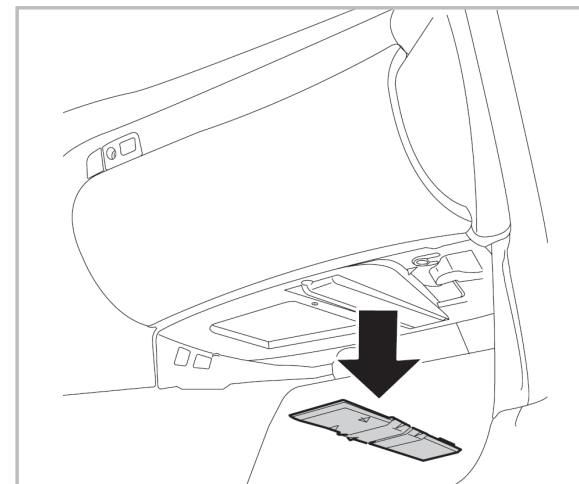

COMFORT

particle filter

698869

FH235

PA

WANT TO KNOW MORE?

www.valeo-techassist.com

FOR
HONDA

CIVIC V A/C- (01/95 > 03/01)

Valeo Service - Société par Actions simplifiée - Capital de 12 900 000€ - 70, rue Playel, 93285 Saint-Denis Cedex - France - B 306 486 408 RCS Bobigny