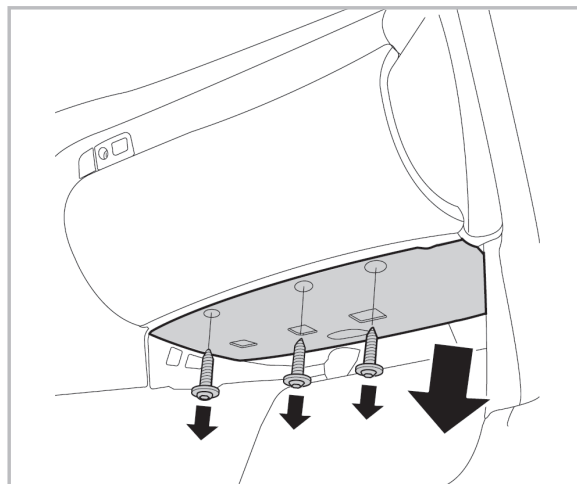

COMFORT

particle filter

698869

FH235

PA

WANT TO KNOW MORE?

www.valeo-techassist.com

FOR
HONDA

CIVIC V A/C- (01/95 > 03/01)

Valeo Service - Société par Actions simplifiée - Capital de 12 900 000€ - 70, rue Playel, 93285 Saint-Denis Cedex - France - B 306 486 408 RCS Bobigny